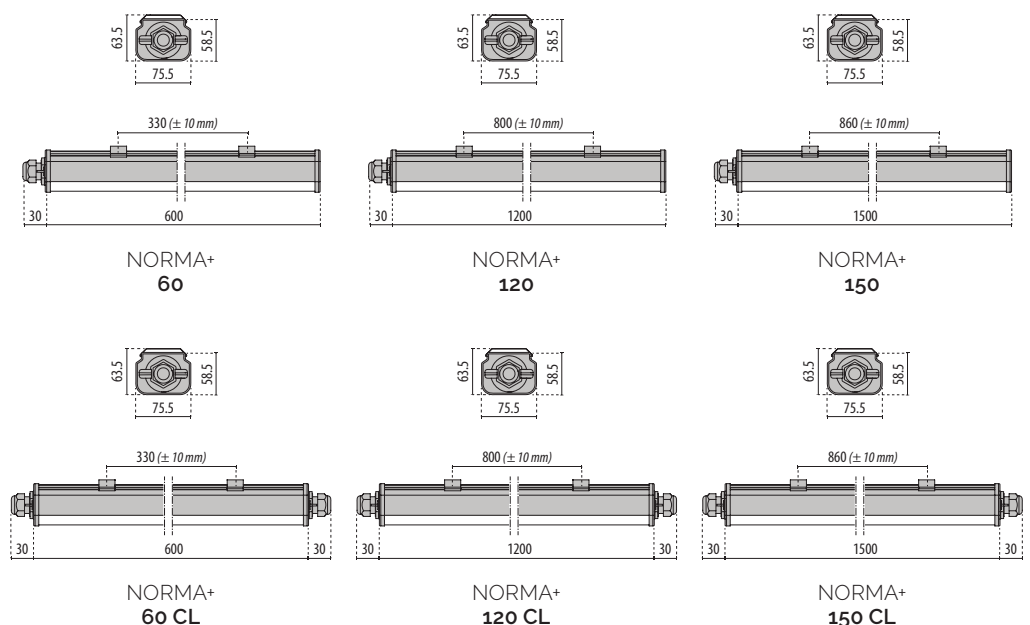

# NORMA+

Scan the QR-code for the latest information

■ GR-RAL7035 / Grey RAL7035 / Matt

Weatherproof LED luminaire, comprising:

- UV stabilised co-extruded polycarbonate body with double finish; satin-finish for the optical compartment and matte finish for the auxiliary electrical compartment
- Technopolpolymer end caps
- Anti-ageing custom moulded silicone sealing gasket(s)
- Tool-less bayonet opening polycarbonate cap for mains connection
- Cable gland M20x1.5 for cables Ø 10- Ø 14 mm
- Aluminium heat sink
- Stainless steel springs for quick installation
- The CL (Continuous Line) versions are suitable for through wiring continuous line installations (5x2,5 mm<sup>2</sup>)
- EM versions are complete with emergency device that can operate on battery for 1 hour. Product can be used for general or emergency lighting

## NORMA+ 60

IP65 - IK09 - 750 °C

LUMINAIRE WATTAGE [W]	CLASS	ENEC	CRI	KELVIN	OPTIC	BEAM ANGLE	LIGHTSOURCE LUMEN OUTPUT [lm]	LUMINAIRE LUMEN OUTPUT [lm]	COLOUR / FINISH	LENGTH [mm]	PART NUMBER	UKCA
<b>Power LED 220-240 V 50/60 Hz</b>												
23	I	-	80	4000	S/EW	-	4662	3300	■	630	<b>305949</b>	✓
16	I	-	80	4000	S/EW	-	3261	2836	■	630	<b>305948</b>	✓

## NORMA+ 60 CL

IP65 - IK09 - 750 °C

LUMINAIRE WATTAGE [W]	CLASS	ENEC	CRI	KELVIN	OPTIC	BEAM ANGLE	LIGHTSOURCE LUMEN OUTPUT [lm]	LUMINAIRE LUMEN OUTPUT [lm]	COLOUR / FINISH	LENGTH [mm]	PART NUMBER	UKCA
<b>Power LED 220-240 V 50/60 Hz</b>												
23	I	-	80	4000	S/EW	-	4662	3300	■	660	<b>305941</b>	✓
16	I	-	80	4000	S/EW	-	3261	2836	■	660	<b>305940</b>	✓
<b>Power LED - dimmable DALI 220-240 V 50/60 Hz</b>												
23	I	-	80	4000	S/EW	-	4662	3300	■	660	<b>305989</b>	✓
16	I	-	80	4000	S/EW	-	3261	2836	■	660	<b>305988</b>	✓